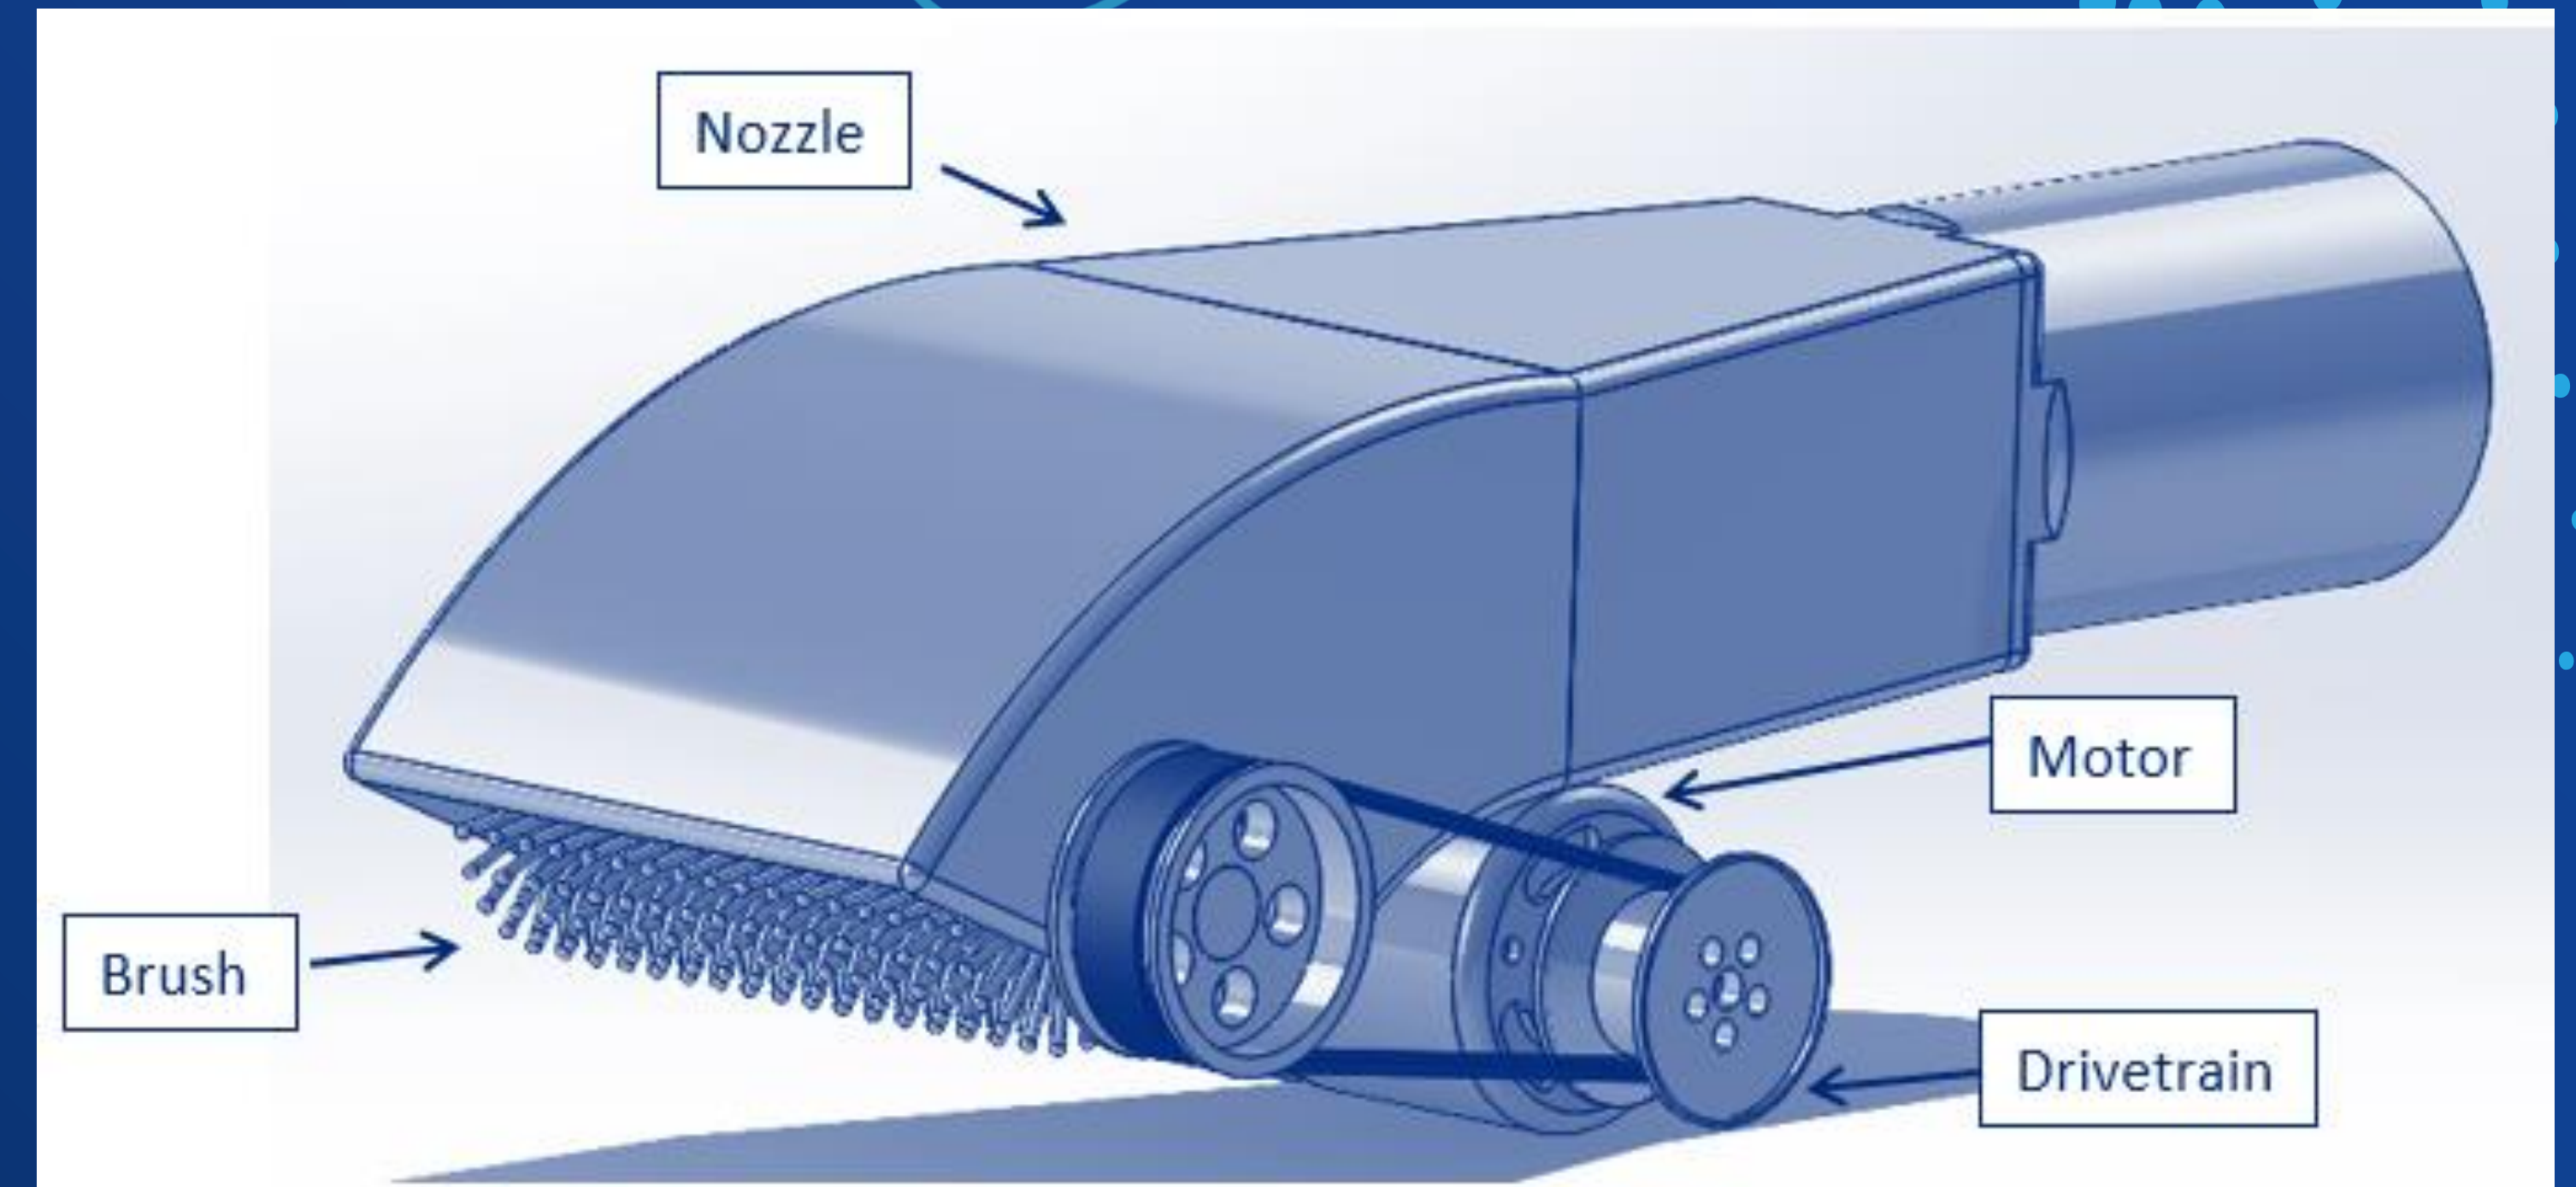

IV Brush Vac

Brush Vac helps car detailers simultaneously brush and vacuum car interiors for a time efficient and high quality clean. As the smallest attachment in the market, our product fits on any shop vac for easy storage.

Feature	Function	Benefit
Overall width: >4" Overall length: 11.76"	Brushes and Vacuums	Saves Time, doing two things at the same time
Closed Battery	Water Resistant	Can be used with a Carpet Shampooer
Very Light Weight	Handheld/ All-in-one	Ease of use around tight areas
Versatile to many different materials	Works in multiple surfaces	Saves money
Attachment to a Shop Vacuum	Attaches to common shop vacuum	Convenient for Customer
Universally Compatible	No additional adaptor necessary	Saves money for customer